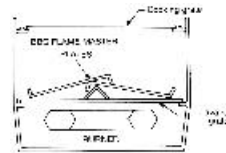

Smoke-N-Flavor Systems smoker plates. Replace the lava in your barbecue and enjoy a revolutionary new way of barbecuing. More smoke, more flavor, no flareups. 18" or 21" self fits all standard barbecues.

DESCRIPTION	PART NUMBER	LIST PRICES
18 inch Smoker Plate	LAZZ18	40.00
21 inch Smoker Plate	LAZZ21	44.00