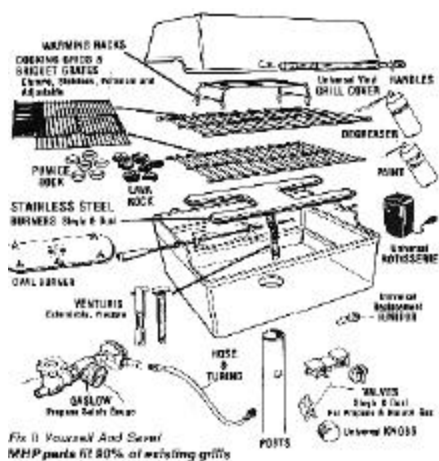

GRILLS ACCESSORIES, REFRIGERATORS and PATIO HEATER

SECTION M

Modern Home Products Gas Grill Replacement Parts

BBQ FlameMaster

- Parts Include:
- Warming Racks
  - Cooking Grids and Briquette Grates
  - Burners
  - Tubular Burners
  - Venturis
  - Gaslow
  - Hose and Tubing
  - Posts
  - Valves
  - Knobs
  - Ignitor
  - Universal Vinyl Grill Cover
  - Rotisserie
  - Degreaser
  - Handles
  - Paint, and more

Smoke-N-Flavor Systems smoker plates. Replace the lava in your barbecue and enjoy a revolutionary new way of barbecuing. More smoke, more flavor, no flareups. 18" or 21" self fits all standard barbecues.

DESCRIPTION	PART NUMBER	LIST PRICES
18 inch Smoker Plate	LAZZ18	40.00
21 inch Smoker Plate	LAZZ21	44.00

Free Standing LP-Gas Refrigerator/Freezer

- Features:
- White or Almond exterior finish.
  - Adjustable, removable shelves and doorbins in the refrigerator to allow for stocking flexibility.
  - Two vegetable crispers.
  - Battery operated interior light in the refrigerator compartment.
  - Large freezer compartment with 3-position adjustable shelf.
  - Use for remote cabin, cottage, farm, ranch or beach home.

Storage cap..... 8.0cu.ft.  
 Height..... 63.25inches  
 Width..... 23.5inches  
 Depth..... 26.25inches  
 Net weight..... 196pounds  
 Power..... LP-Gas, 120VAC

Meeder Equipment Company has the Modern Home Products line. Ask your Meeder sales man for a Gas Grill and Replacement Parts catalog.