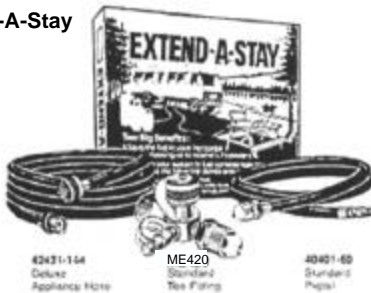

Extend-A-Stay

Typical motor home installation of Extend-A-Stay fitting with 5ft. pigtail attached to reserve cylinder.

DESCRIPTION	PART NUMBER	LIST PRICES
Standard Kit w/5ft. pigtail and tee fitting	53600	54.98
Deluxe Kit w/tee fitting, 12ft. hose and pigtail	53700	91.72