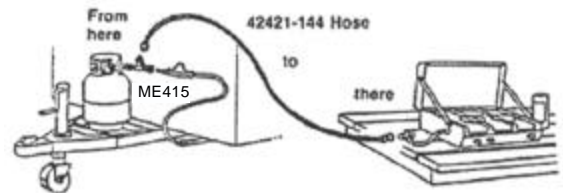

Extend-A-Flow

Extend-A-flow Kit allows for use of existing LP supply to fuel high pressure appliances such as camp stoves and table top grills.

DESCRIPTION	PART NUMBER	LIST PRICES
Tee fitting and 12ft. hose	53500	64.86