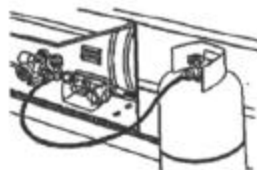

Extend-A-Stay

Typical motor home installation of Extend-A-Stay fitting with 5ft. pigtail attached to reserve cylinder.

DESCRIPTION	PART NUMBER	LIST PRICES
Standard Kit w/5ft. pigtail and tee fitting	53600	54.98
Deluxe Kit w/tee fitting, 12ft. hose and pigtail	53700	91.72