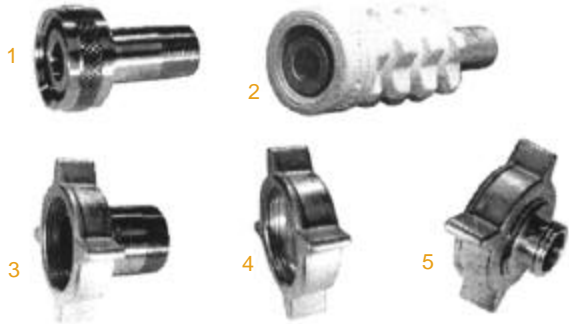

MARSHALLEXCELSIOR BRASS COUPLINGS and ADAPTORS

SECTION A
MARSHALLEXCELSIOR BRASS COUPLINGS and ADAPTORS

Female Acme Filler Couplings

FEMALE ACME	OTHER CONNECTION	LENGTH	REF. NO.	TYPENUMBER		LIST PRICES
				BRASS	STEEL	
1-1/4"	3/8" MNPT	3"	1	ME100	—	21.00
	1/2" MNPT	2-1/2"		ME101	—	21.00
		—		—	ME110	—
1-3/4"	3/4" MNPT	3"	—	ME6316	53.40	
		—	—	ME6356	66.20	
	1" MNPT	3"	1	ME112	—	17.80
2-1/4"	1-1/4" MNPT	3-1/4"	3	—	ME120	78.20
		—	—	ME121	94.00	
	1-3/4" Acme	—	5	ME611	—	82.66
3-1/4"	1-1/4" FNPT	1-1/2"	4	ME442	—	107.00
	1-3/4" MAcme	—	5	ME612	—	84.80
		—	—	—	ME622	156.60
4-1/4"	2" MNPT	3-3/4"	3	ME130	—	115.00
		—	—	ME133	99.00	
	3" MNPT	4-1/2"	3	M66424	—	446.52
3-1/4" MAcme	—	—	—	M63424	366.10	
	—	—	—	M613	505.90	
—	—	—	—	M623	315.34	

Male Acme Female NPT Adaptors

MALE ACME	FEMALE NPT	Washer Drawing	TYPENUMBER		LIST PRICES
			BRASS	STEEL	
1-1/4"	1/2"	IE8122	ME192	—	42.00
	3/4"		ME193	—	60.60
	1/4"		ME210	—	10.40
1-3/4"	3/8"	IE8124	ME211	—	10.40
	1/2"		ME212	—	10.40
	—		—	ME5266	38.86
	3/4"		ME213	—	10.40
	1"		—	ME5268	76.00
2-1/4"	1-1/2"	IE8126	ME5021612	—	66.40
3-1/4"	1-1/4"	IE8128	ME250	—	75.00
	—		ME252	—	73.00
	2"		—	ME52816	126.02
	—		—	ME50824	184.00
4-1/4"	3"	T10948	—	ME52824	185.30
			M50924	—	359.18
	—	—	—	M52924	282.26

Male Acme Male NPT Adaptors

MALE ACME	MALE NPT	Washer Drawing	TYPENUMBER		LIST PRICES
			BRASS	STEEL	
1-1/4"	1/2"	IE8122	ME49842	—	22.80
	3/4"		ME49863	—	22.80
	1"		—	M5208	100.78
1-3/4"	1/2"	IE8124	—	M5214	74.10
	—		ME215	—	13.80
	3/4"		—	ME5216	33.60
	—		ME216	—	13.80
	1"		—	ME5218	25.40
2-1/4"	1-1/4"	IE8126	—	ME217	14.96
			—	—	ME52110
	1-1/2"		ME233	—	50.00
	2"		—	ME236	73.00
3-1/4"	2"	IE8128	ME502128	—	64.00
			—	ME5021610	63.00
			—	—	ME5221610
4-1/4"	3"	T10948	ME50316	—	70.00
			—	ME263	187.08
			—	ME262	148.00
—	—	—	ME52324	222.34	
—	—	—	M50424	408.44	
—	—	—	—	M52424	262.84